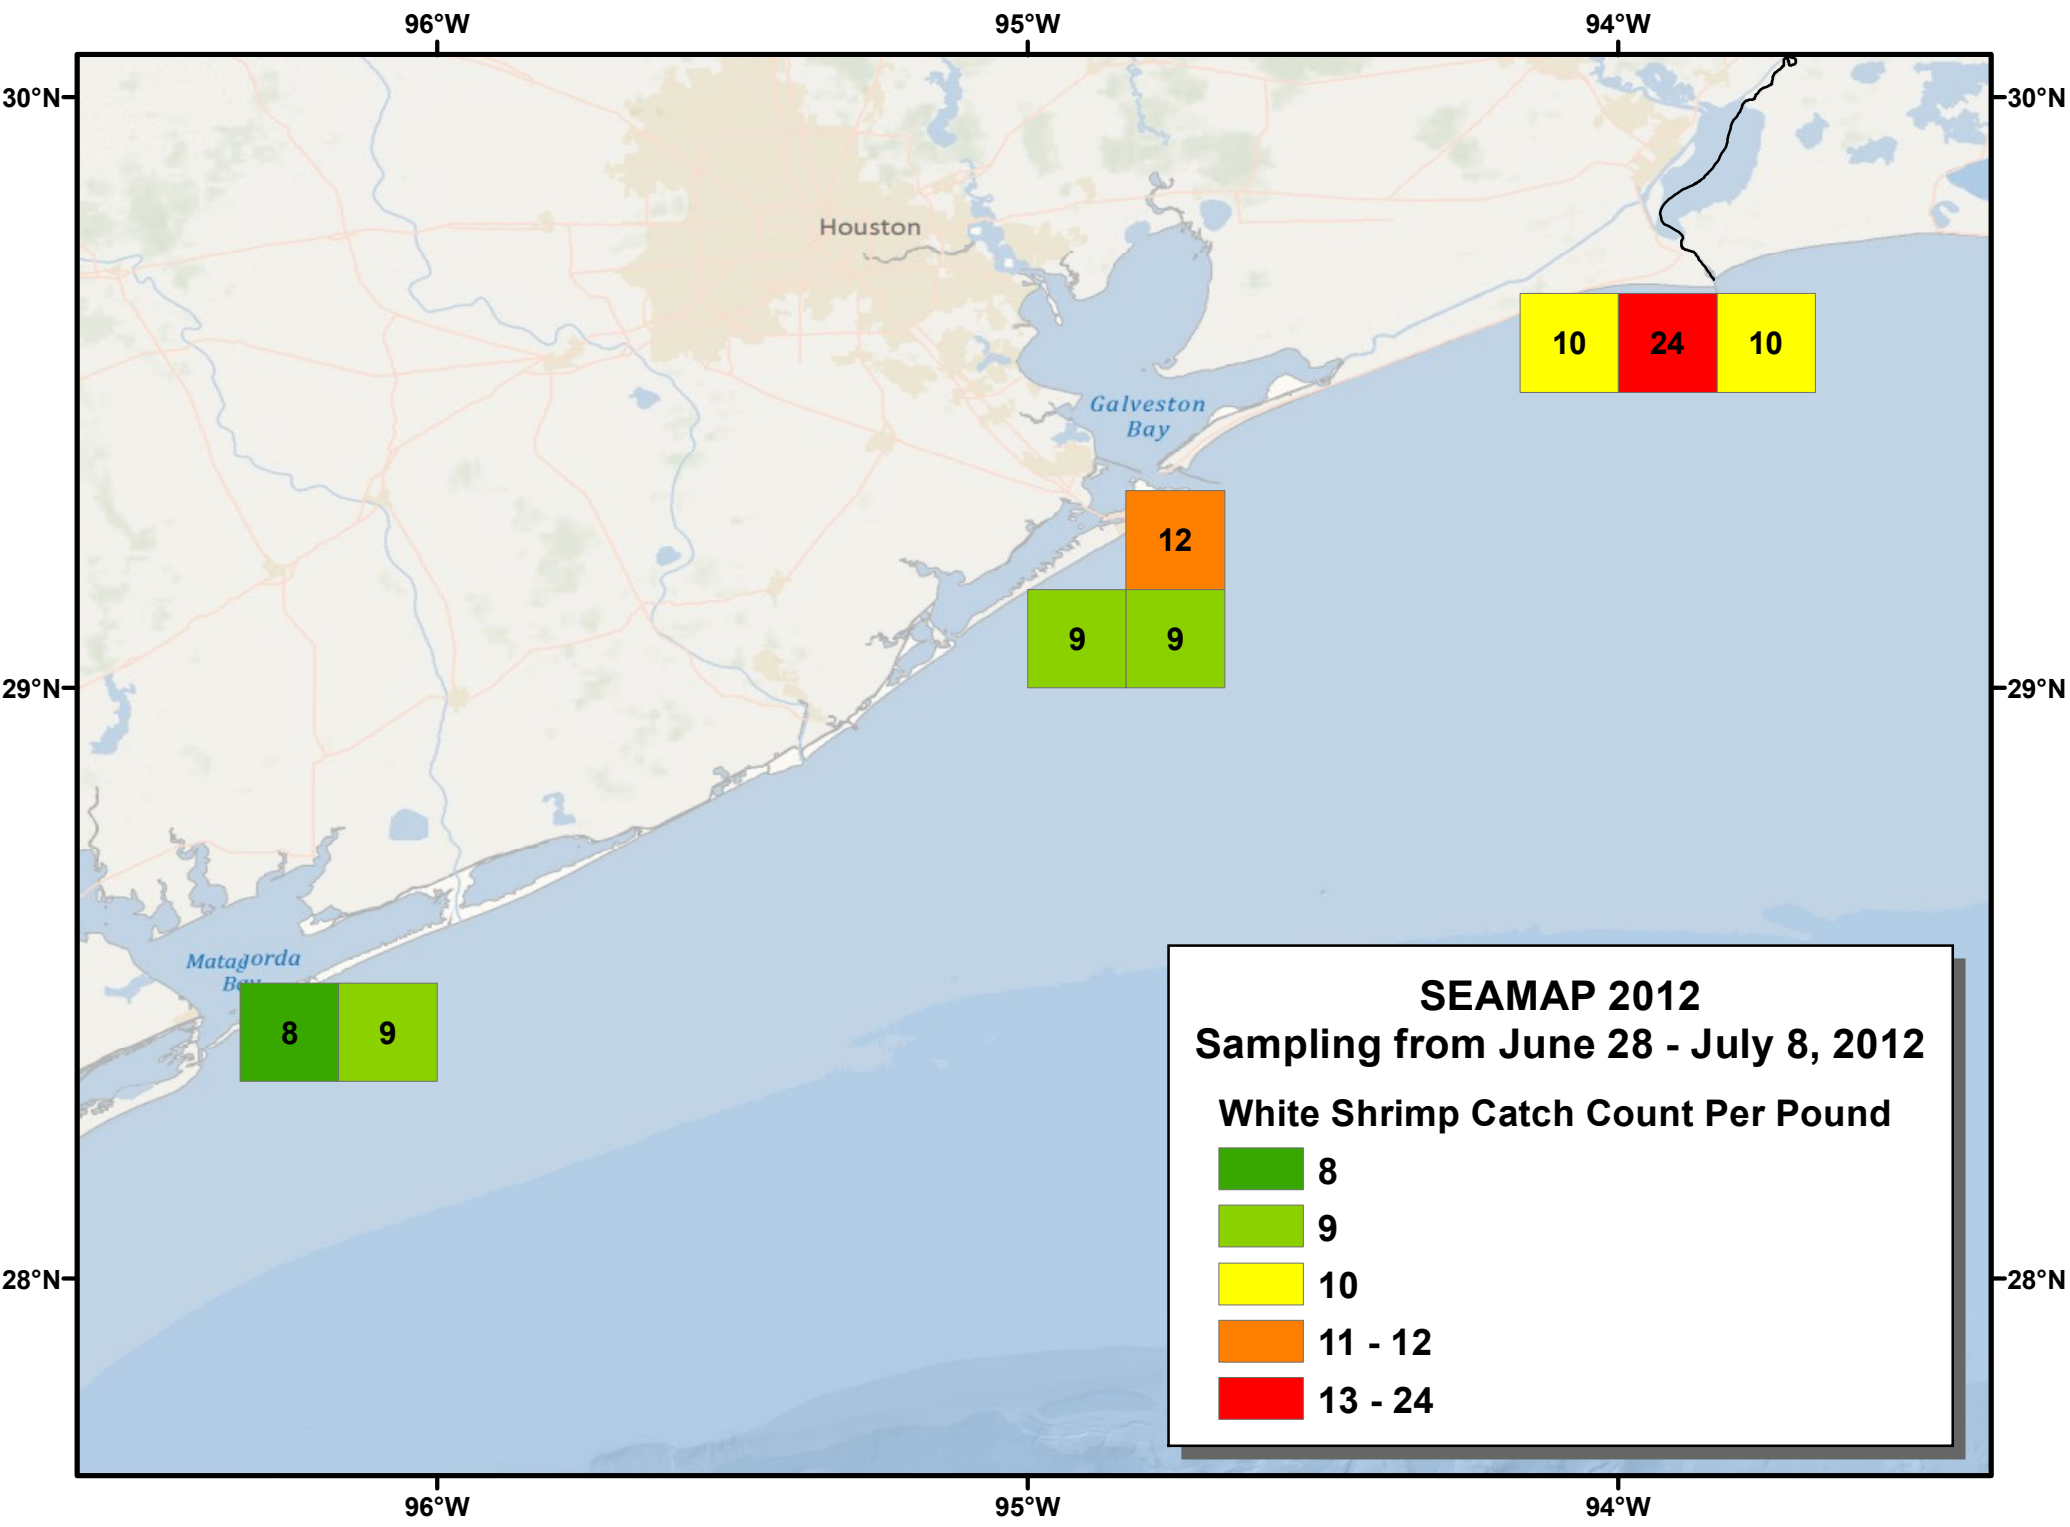

23

36

32

46

50

31

55

SEAMAP 2012
Sampling from June 28 - July 8, 2012

Brown Shrimp Catch Pounds Per Hour

	0.0 - 0.1
	0.2 - 0.4
	0.5 - 1.3
	1.4 - 4.9
	5.0 - 6.3

SEAMAP 2012
Sampling from June 28 - July 8, 2012

Brown Shrimp Catch Count Per Pound

	33
	34 - 55
	56 - 76
	77 - 112
	113 - 181

SEAMAP 2012
Sampling from June 28 - July 8, 2012

Total Catch Pounds Per Hour

	1 - 112
	113 - 349
	350 - 797
	798 - 1487
	1488 - 2182