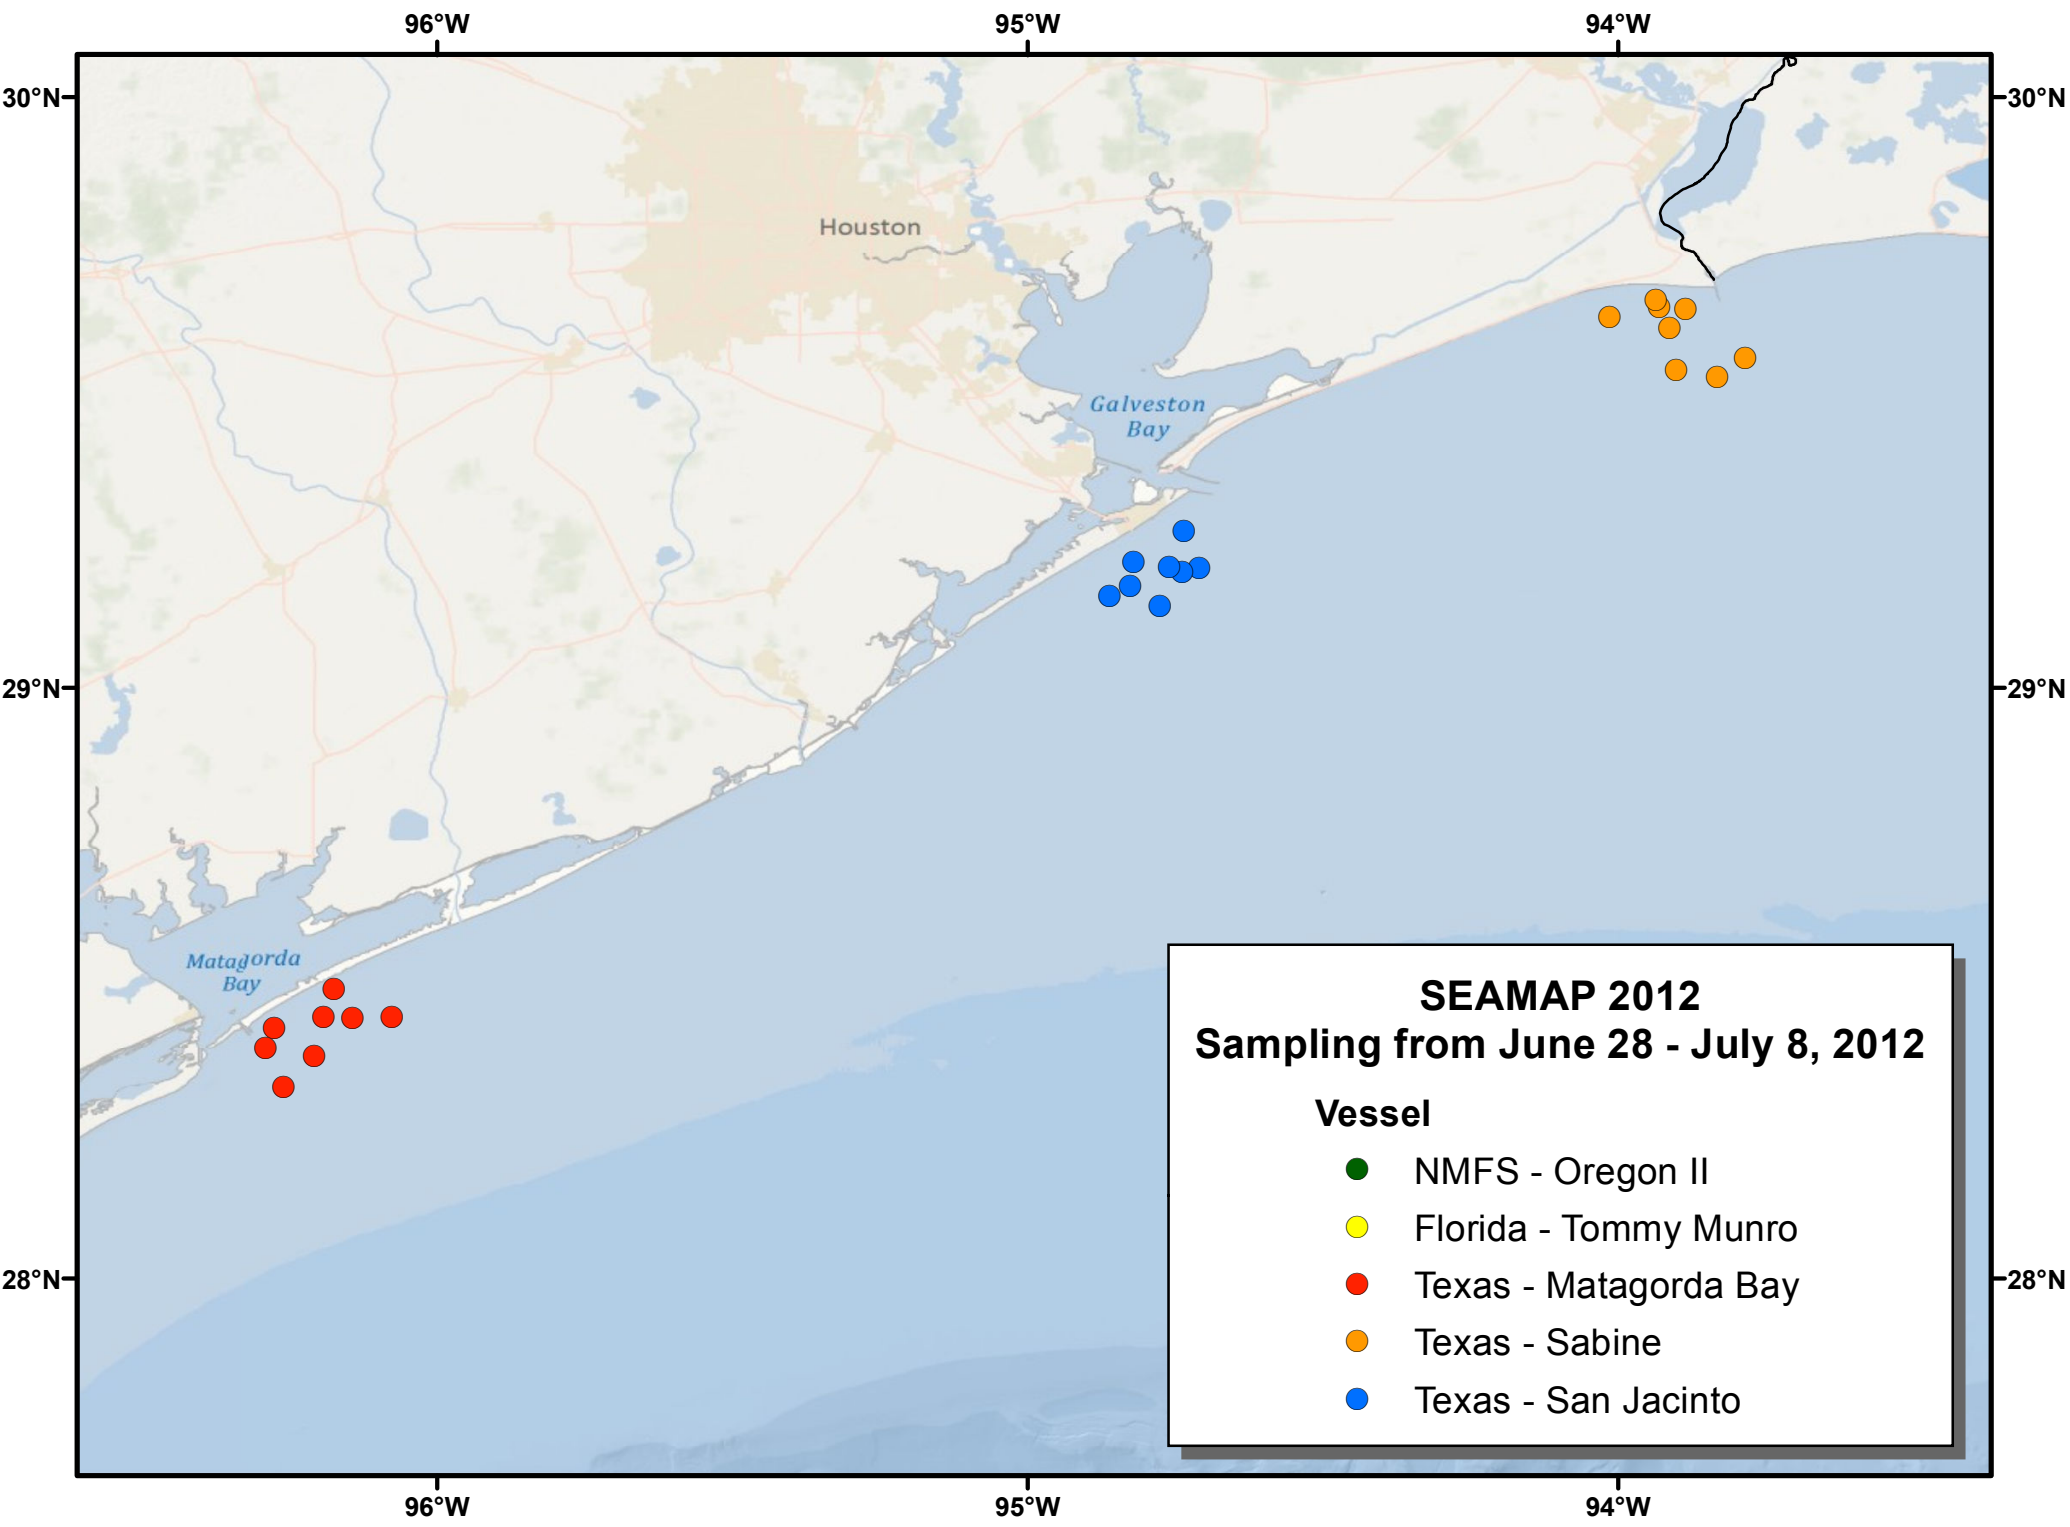

23

36

32

46

50

31

55

SEAMAP 2012
Sampling from June 28 - July 8, 2012

Brown Shrimp Catch Pounds Per Hour

	0.0 - 0.1
	0.2 - 0.4
	0.5 - 1.3
	1.4 - 4.9
	5.0 - 6.3

SEAMAP 2012
Sampling from June 28 - July 8, 2012

Brown Shrimp Catch Count Per Pound

	33
	34 - 55
	56 - 76
	77 - 112
	113 - 181

SEAMAP 2012
Sampling from June 28 - July 8, 2012

Total Catch Pounds Per Hour

	1 - 112
	113 - 349
	350 - 797
	798 - 1487
	1488 - 2182