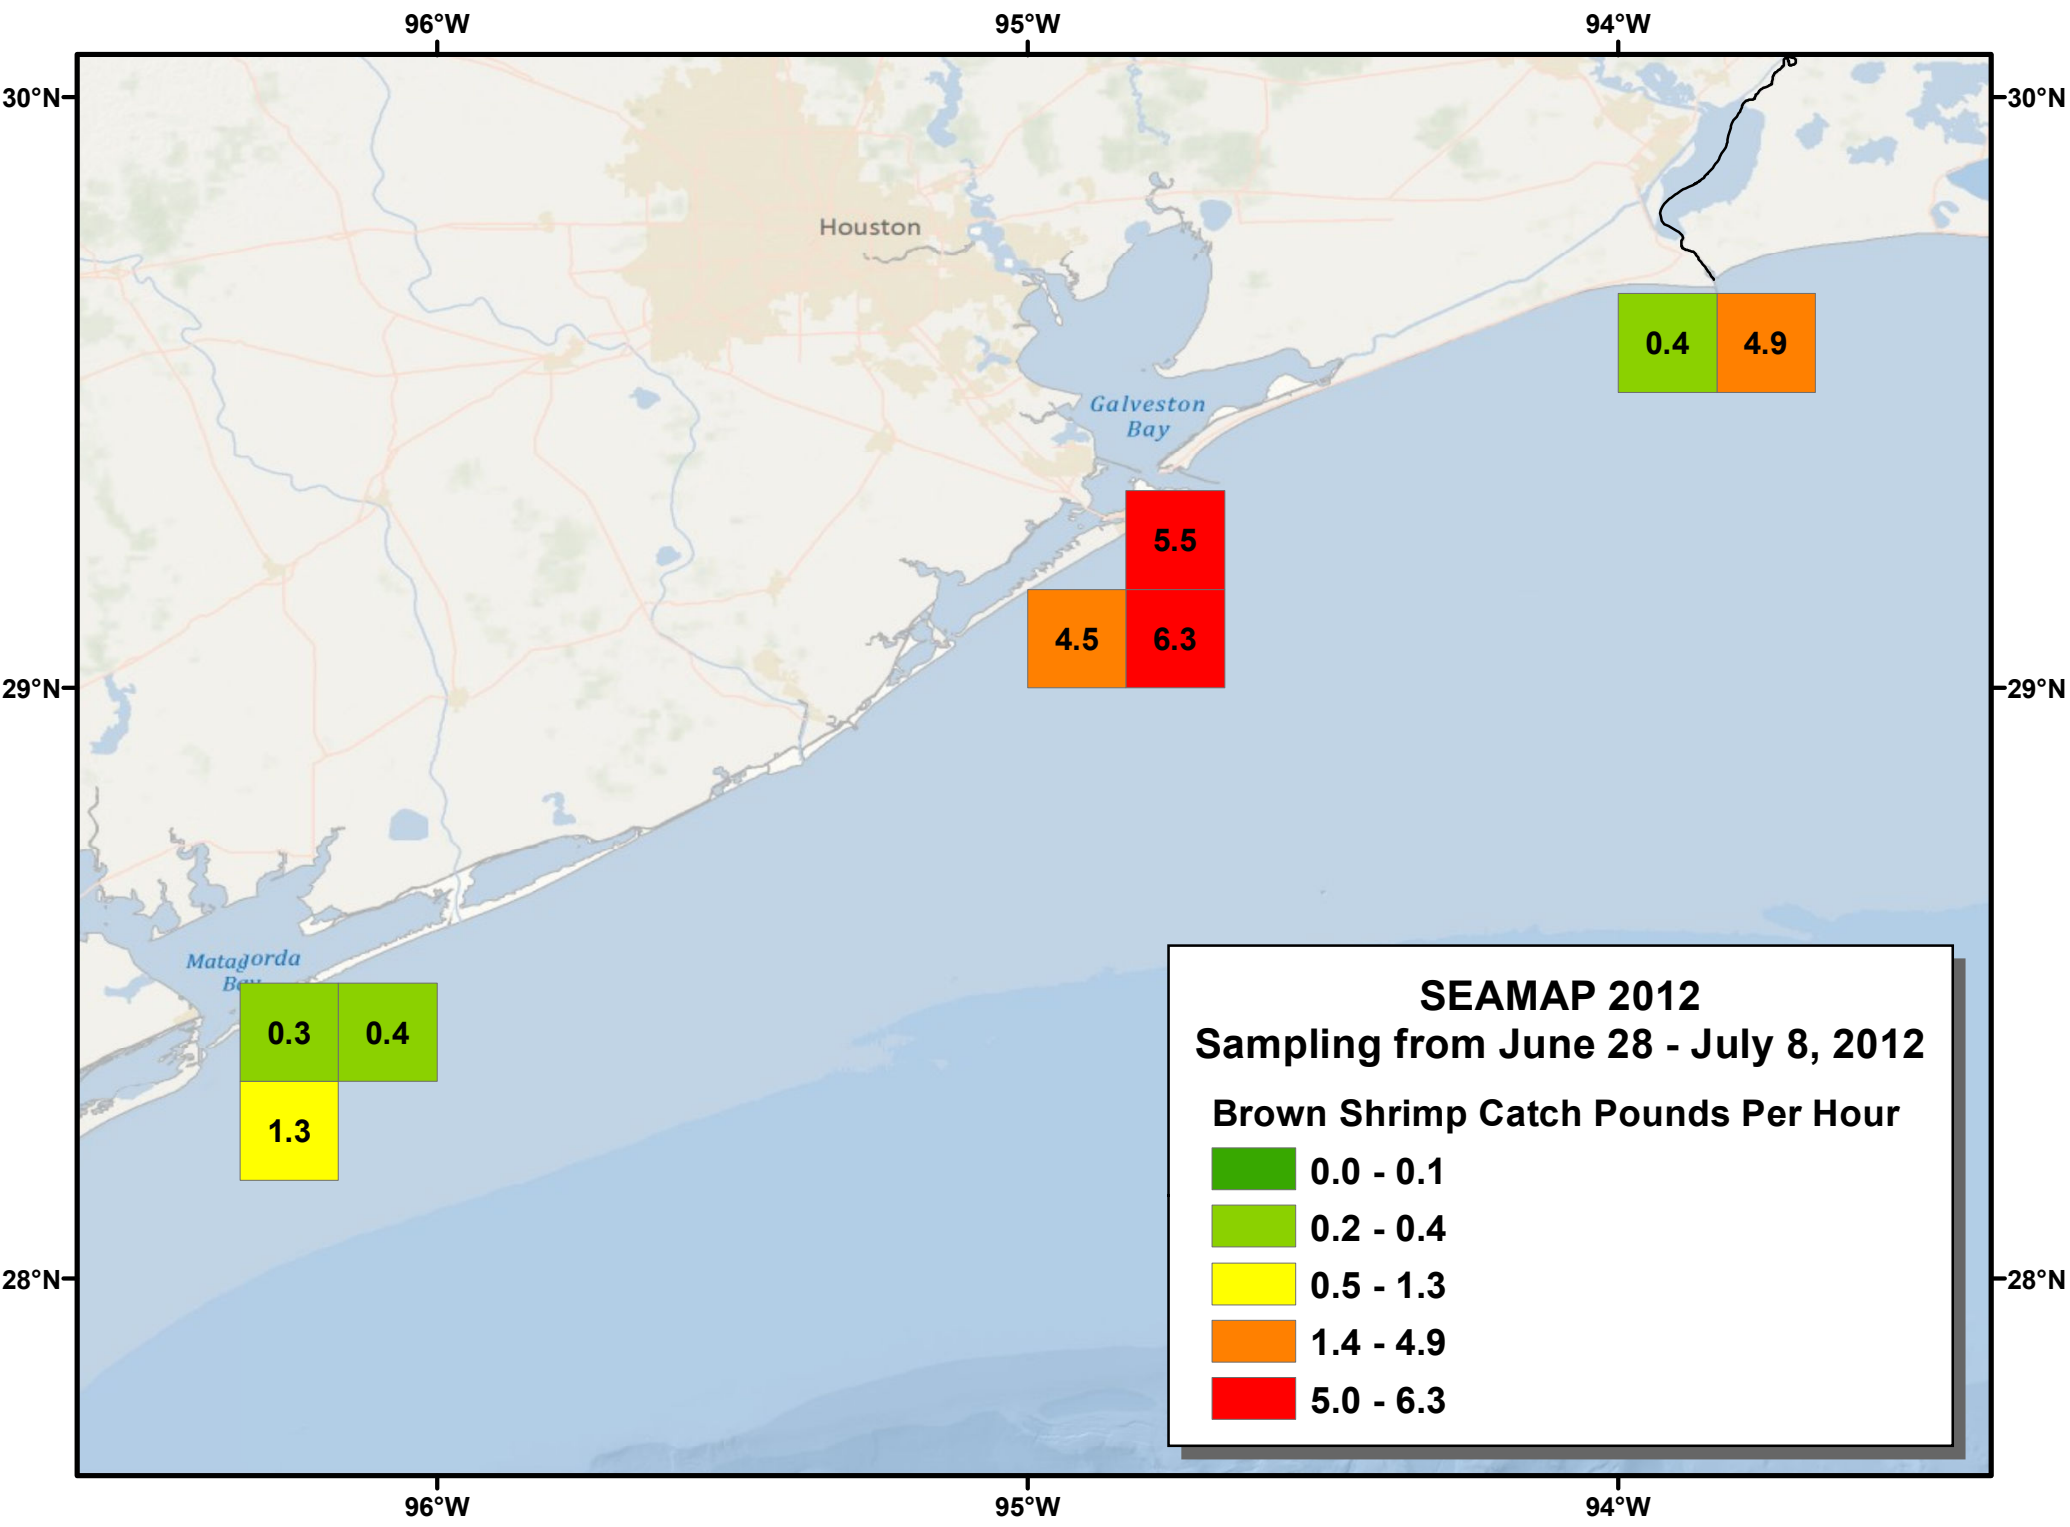

23

36

32

46

50

31

55

SEAMAP 2012
Sampling from June 28 - July 8, 2012

Brown Shrimp Catch Pounds Per Hour

	0.0 - 0.1
	0.2 - 0.4
	0.5 - 1.3
	1.4 - 4.9
	5.0 - 6.3

SEAMAP 2012
Sampling from June 28 - July 8, 2012

Brown Shrimp Catch Count Per Pound

	33
	34 - 55
	56 - 76
	77 - 112
	113 - 181

SEAMAP 2012
Sampling from June 28 - July 8, 2012

Total Catch Pounds Per Hour

	1 - 112
	113 - 349
	350 - 797
	798 - 1487
	1488 - 2182