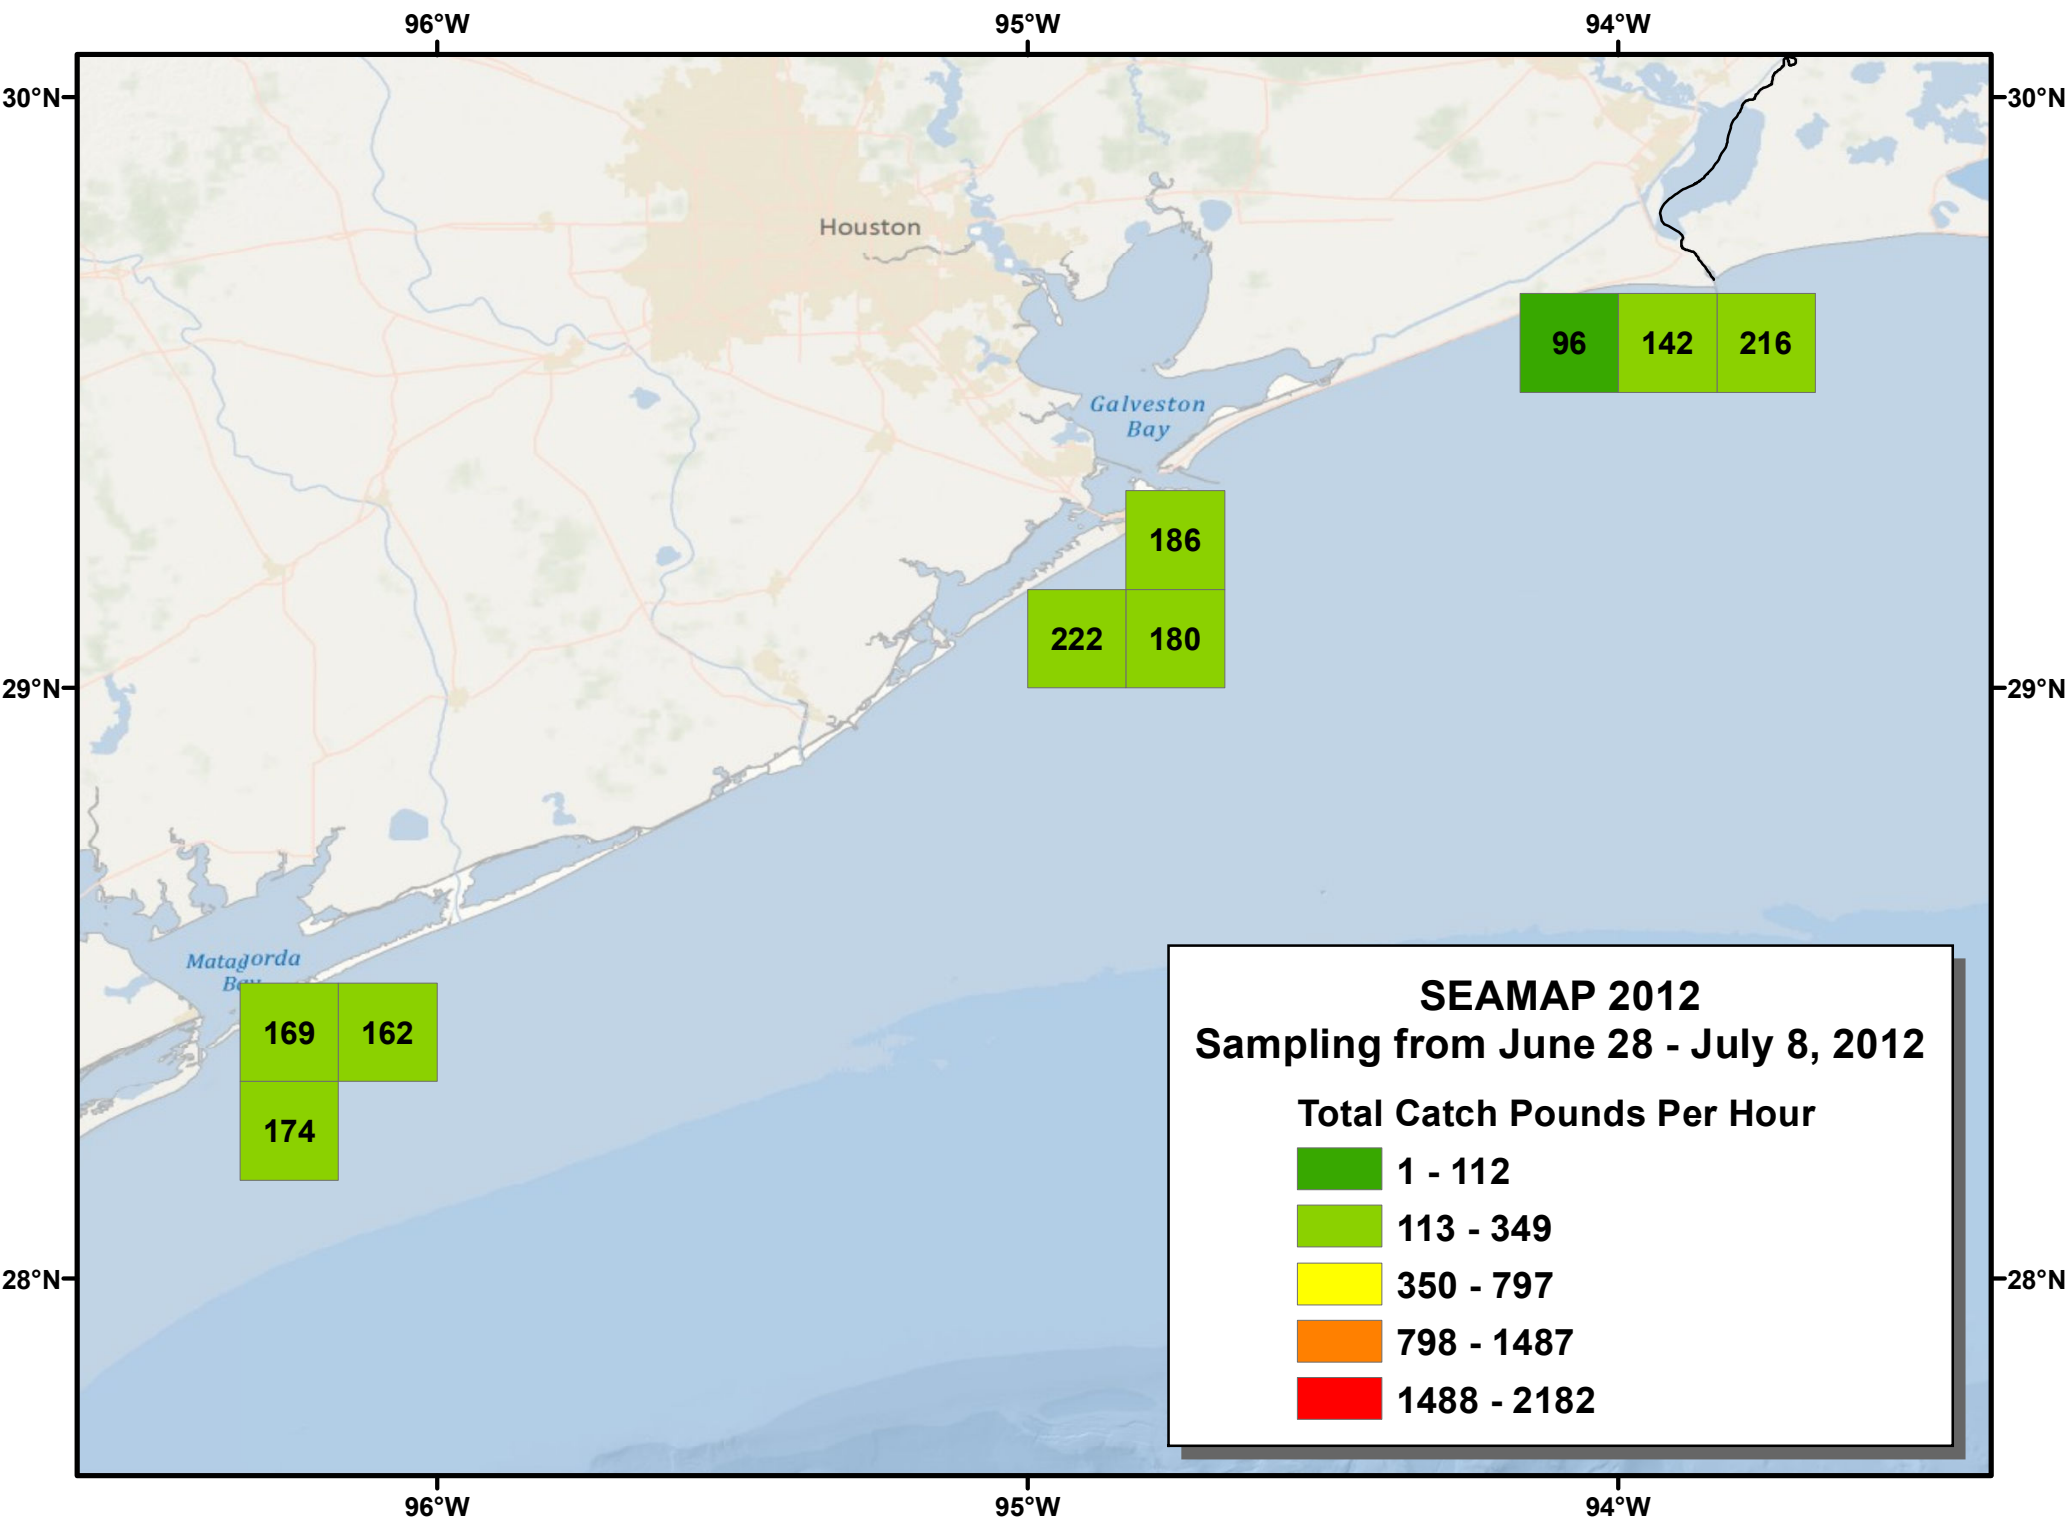

23

36

32

46

50

31

55

SEAMAP 2012
Sampling from June 28 - July 8, 2012

Brown Shrimp Catch Pounds Per Hour

	0.0 - 0.1
	0.2 - 0.4
	0.5 - 1.3
	1.4 - 4.9
	5.0 - 6.3

SEAMAP 2012
Sampling from June 28 - July 8, 2012

Brown Shrimp Catch Count Per Pound

	33
	34 - 55
	56 - 76
	77 - 112
	113 - 181

SEAMAP 2012
Sampling from June 28 - July 8, 2012

Total Catch Pounds Per Hour

	1 - 112
	113 - 349
	350 - 797
	798 - 1487
	1488 - 2182