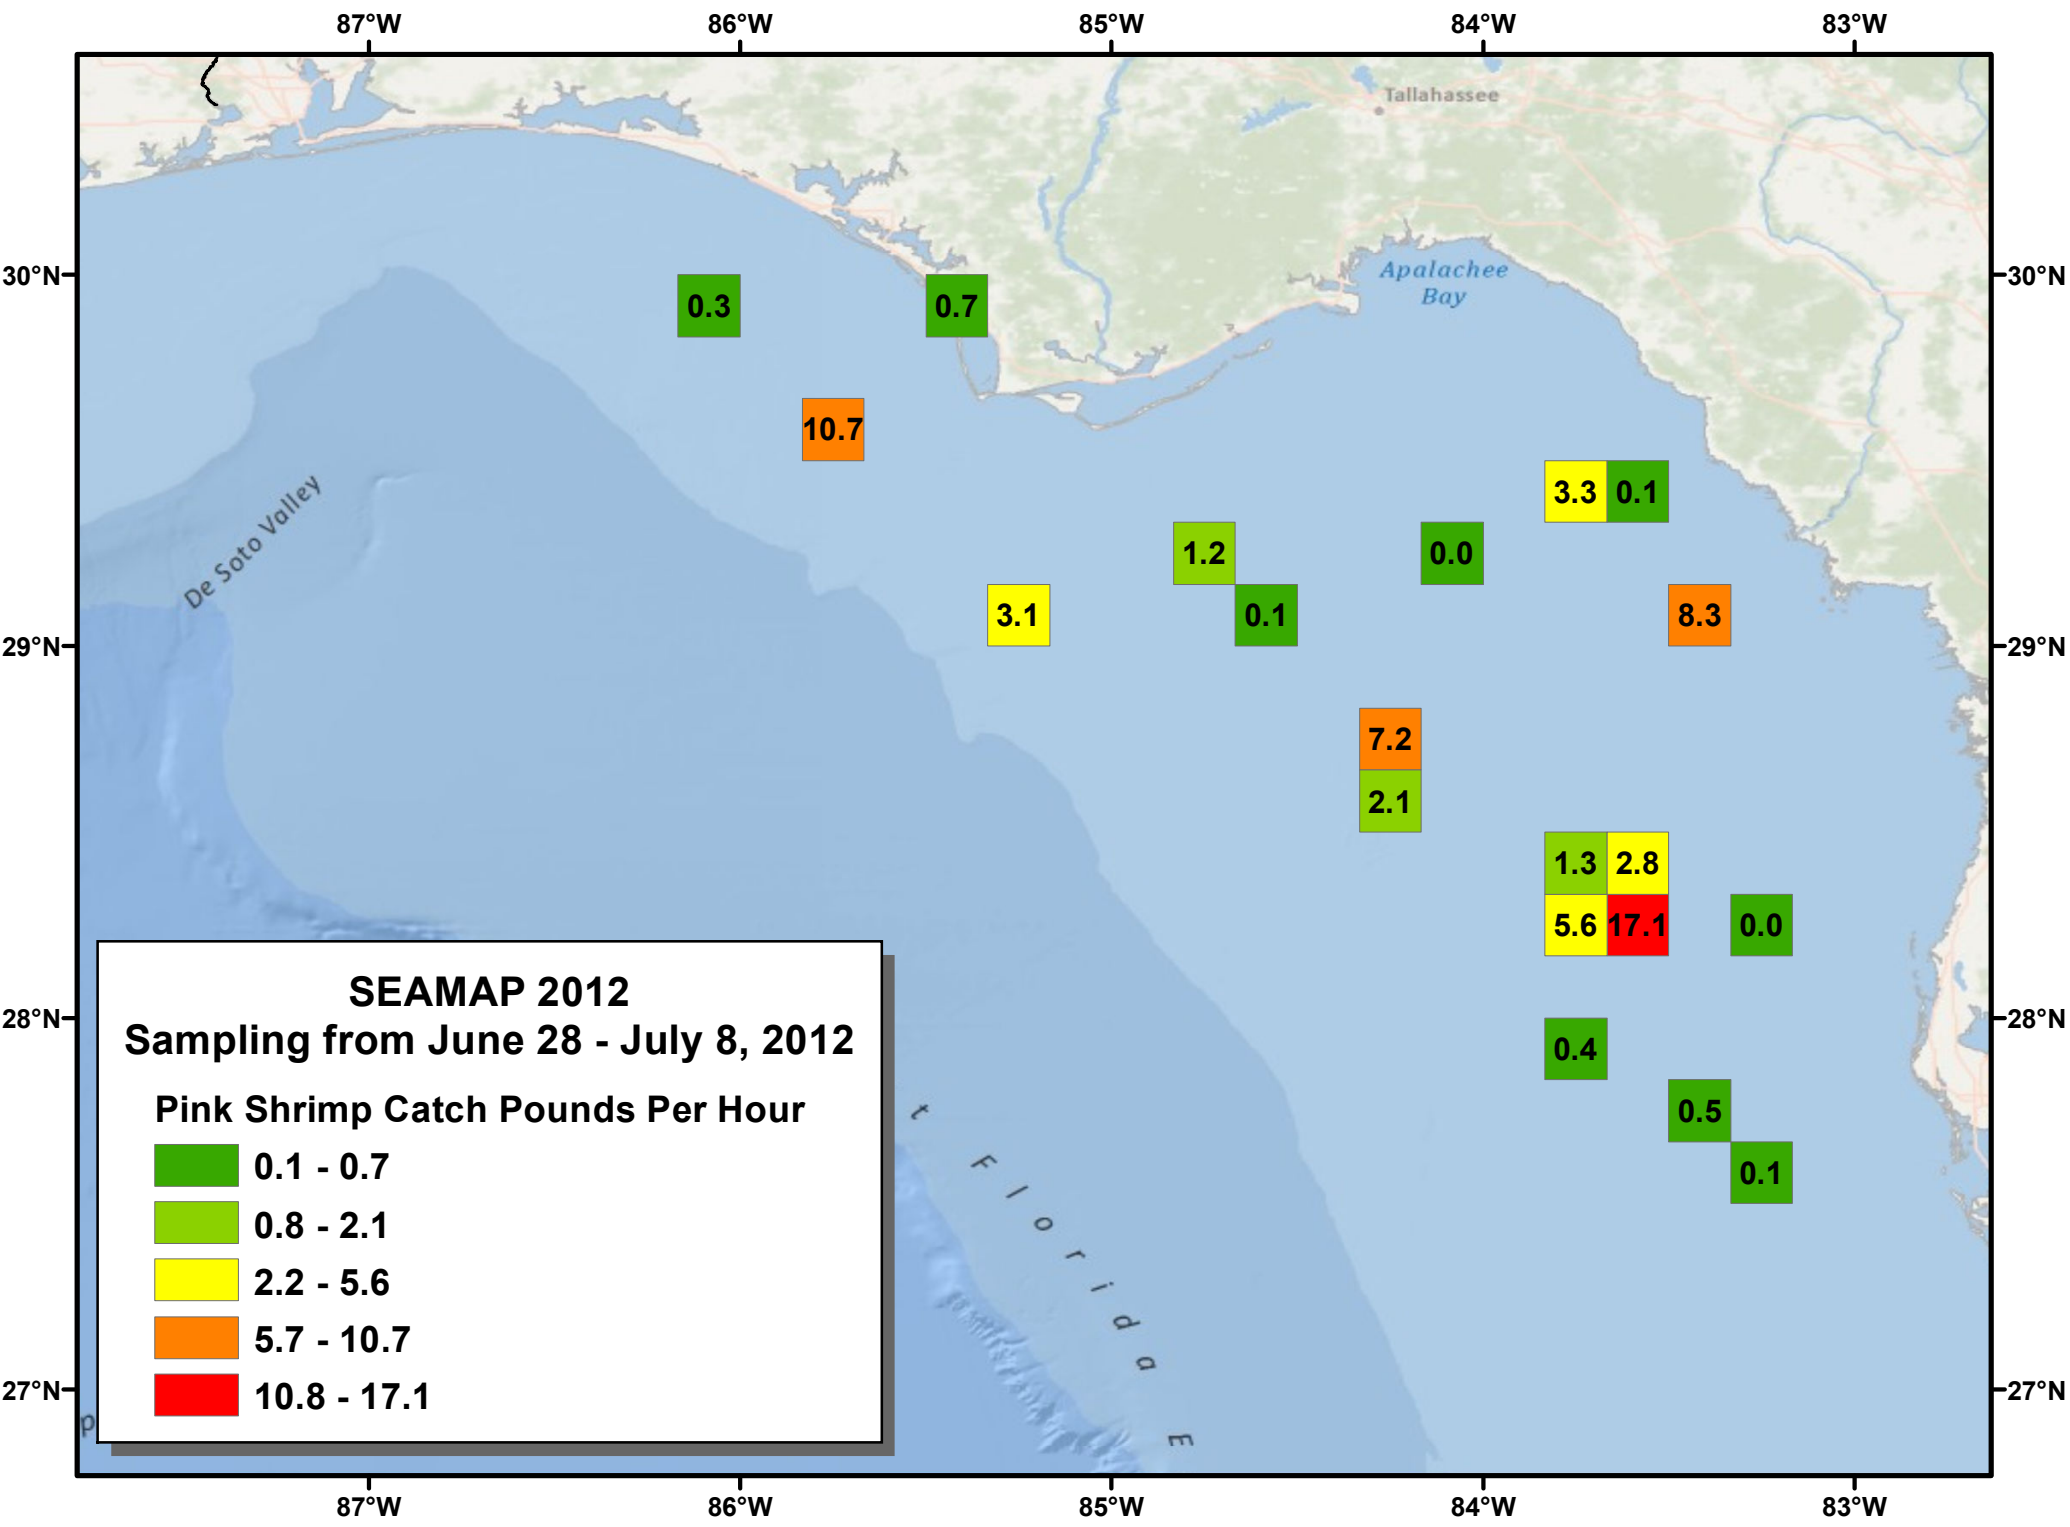

33

50

48

20

19

30

26

21

23

36

32

46

50

31

55

SEAMAP 2012
Sampling from June 28 - July 8, 2012

Brown Shrimp Catch Pounds Per Hour

	0.0 - 0.1
	0.2 - 0.4
	0.5 - 1.3
	1.4 - 4.9
	5.0 - 6.3

SEAMAP 2012
Sampling from June 28 - July 8, 2012

Brown Shrimp Catch Count Per Pound

	33
	34 - 55
	56 - 76
	77 - 112
	113 - 181

SEAMAP 2012
Sampling from June 28 - July 8, 2012

Total Catch Pounds Per Hour

	1 - 112
	113 - 349
	350 - 797
	798 - 1487
	1488 - 2182