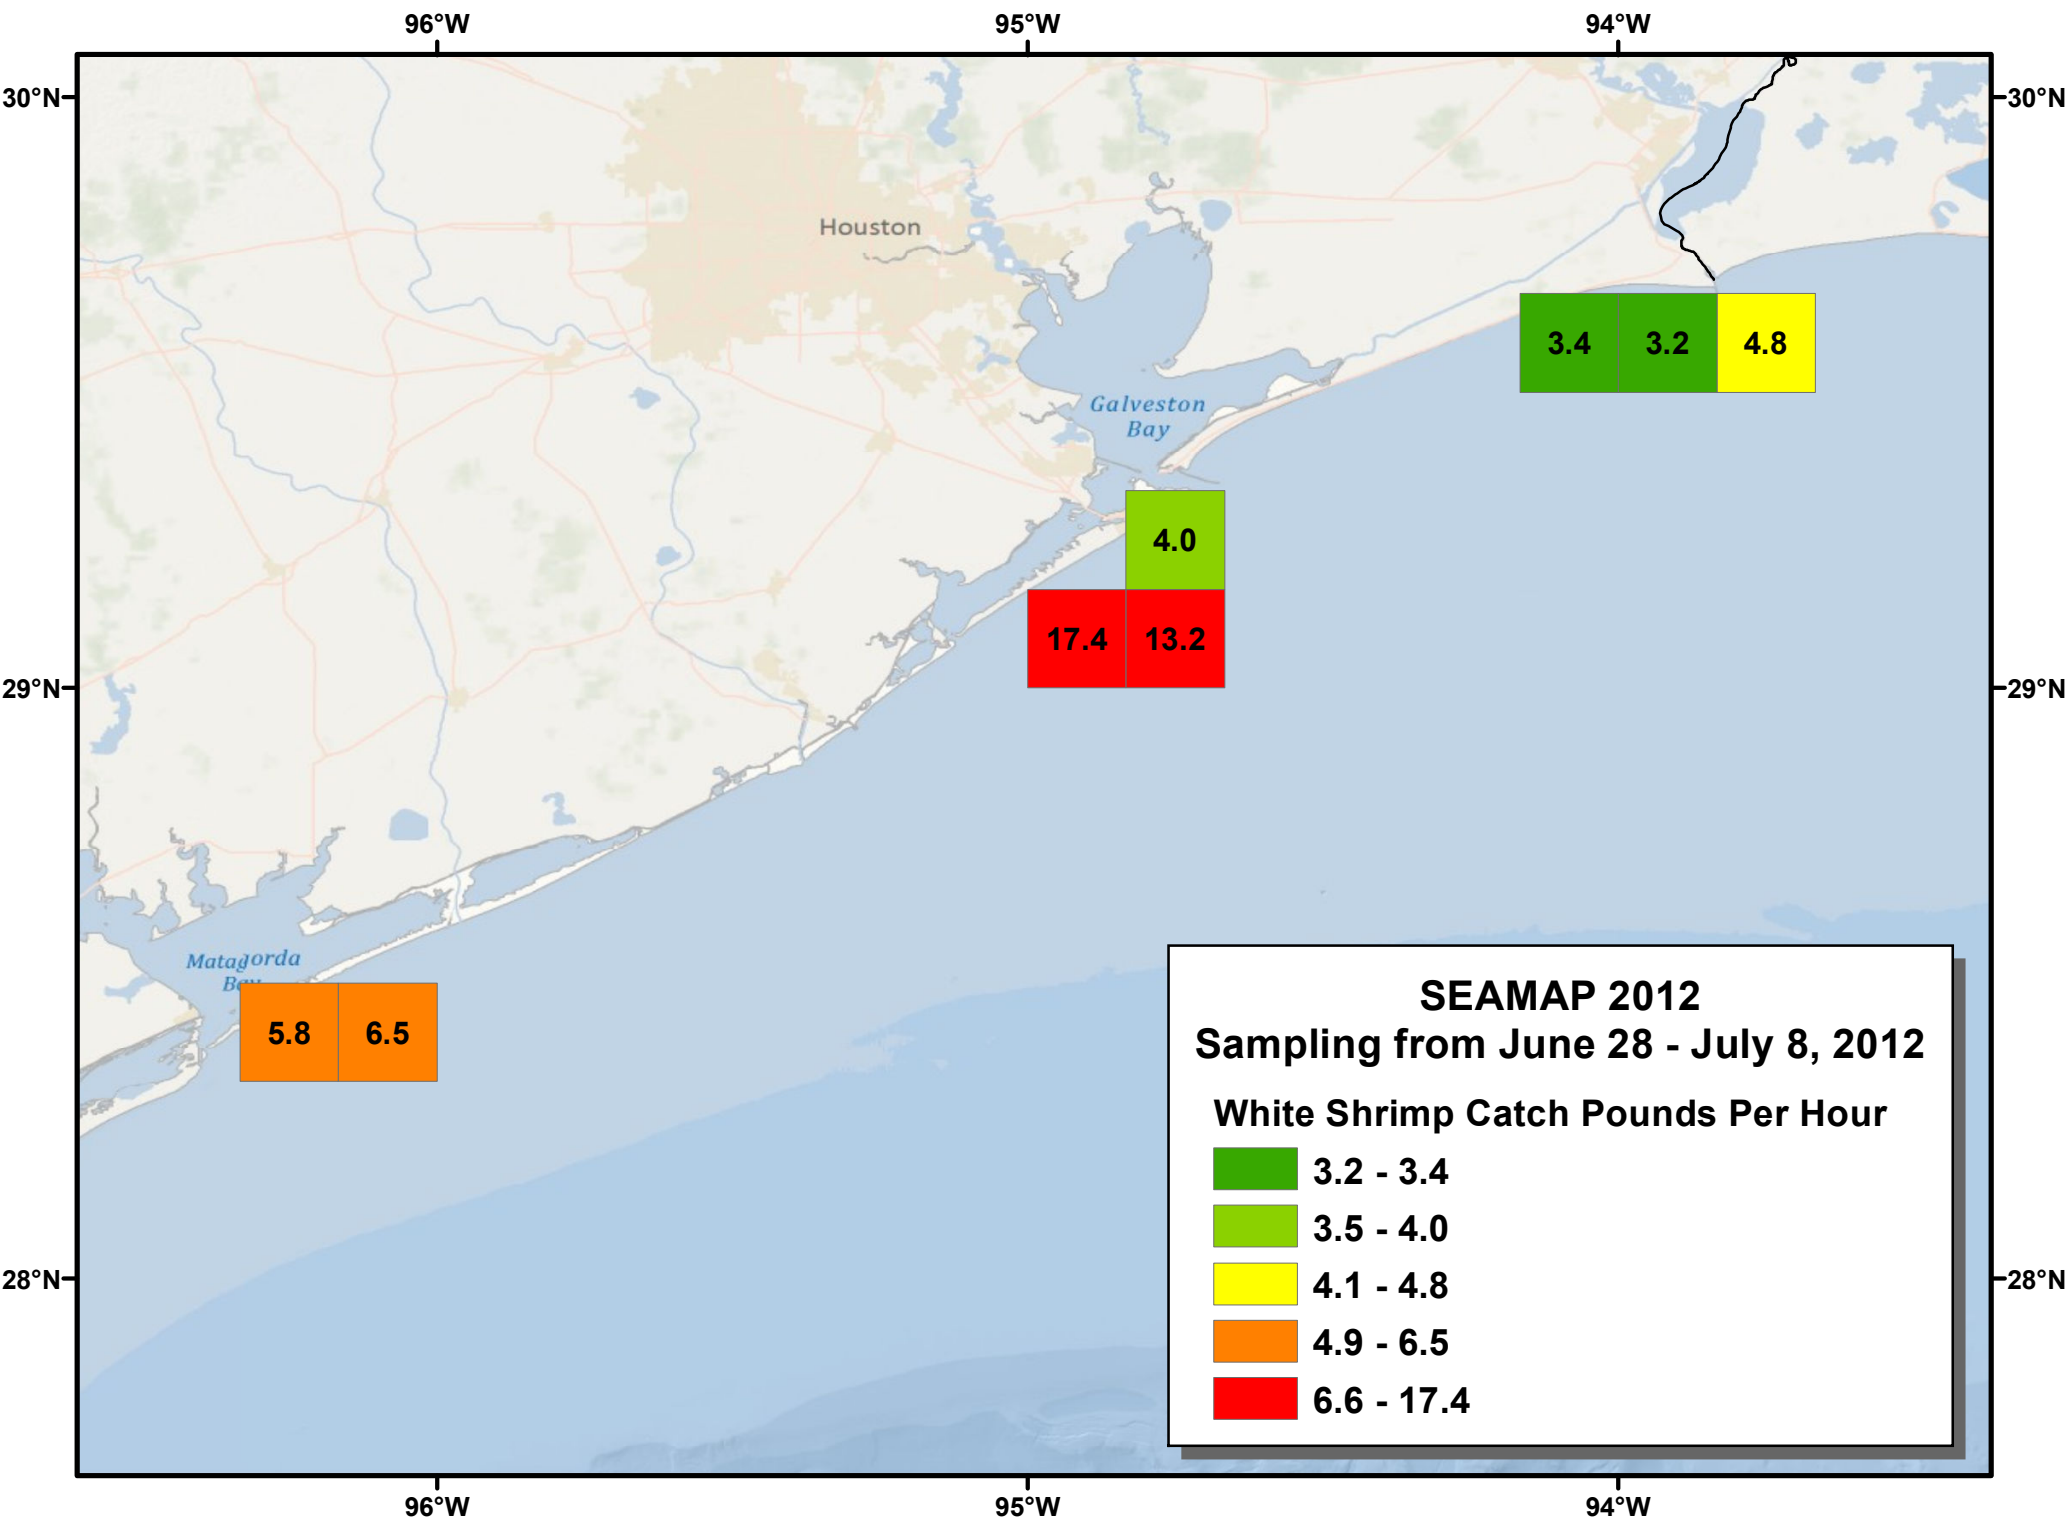

23

36

32

46

50

31

55

SEAMAP 2012
Sampling from June 28 - July 8, 2012

Brown Shrimp Catch Pounds Per Hour

	0.0 - 0.1
	0.2 - 0.4
	0.5 - 1.3
	1.4 - 4.9
	5.0 - 6.3

SEAMAP 2012
Sampling from June 28 - July 8, 2012

Brown Shrimp Catch Count Per Pound

	33
	34 - 55
	56 - 76
	77 - 112
	113 - 181

SEAMAP 2012
Sampling from June 28 - July 8, 2012

Total Catch Pounds Per Hour

	1 - 112
	113 - 349
	350 - 797
	798 - 1487
	1488 - 2182