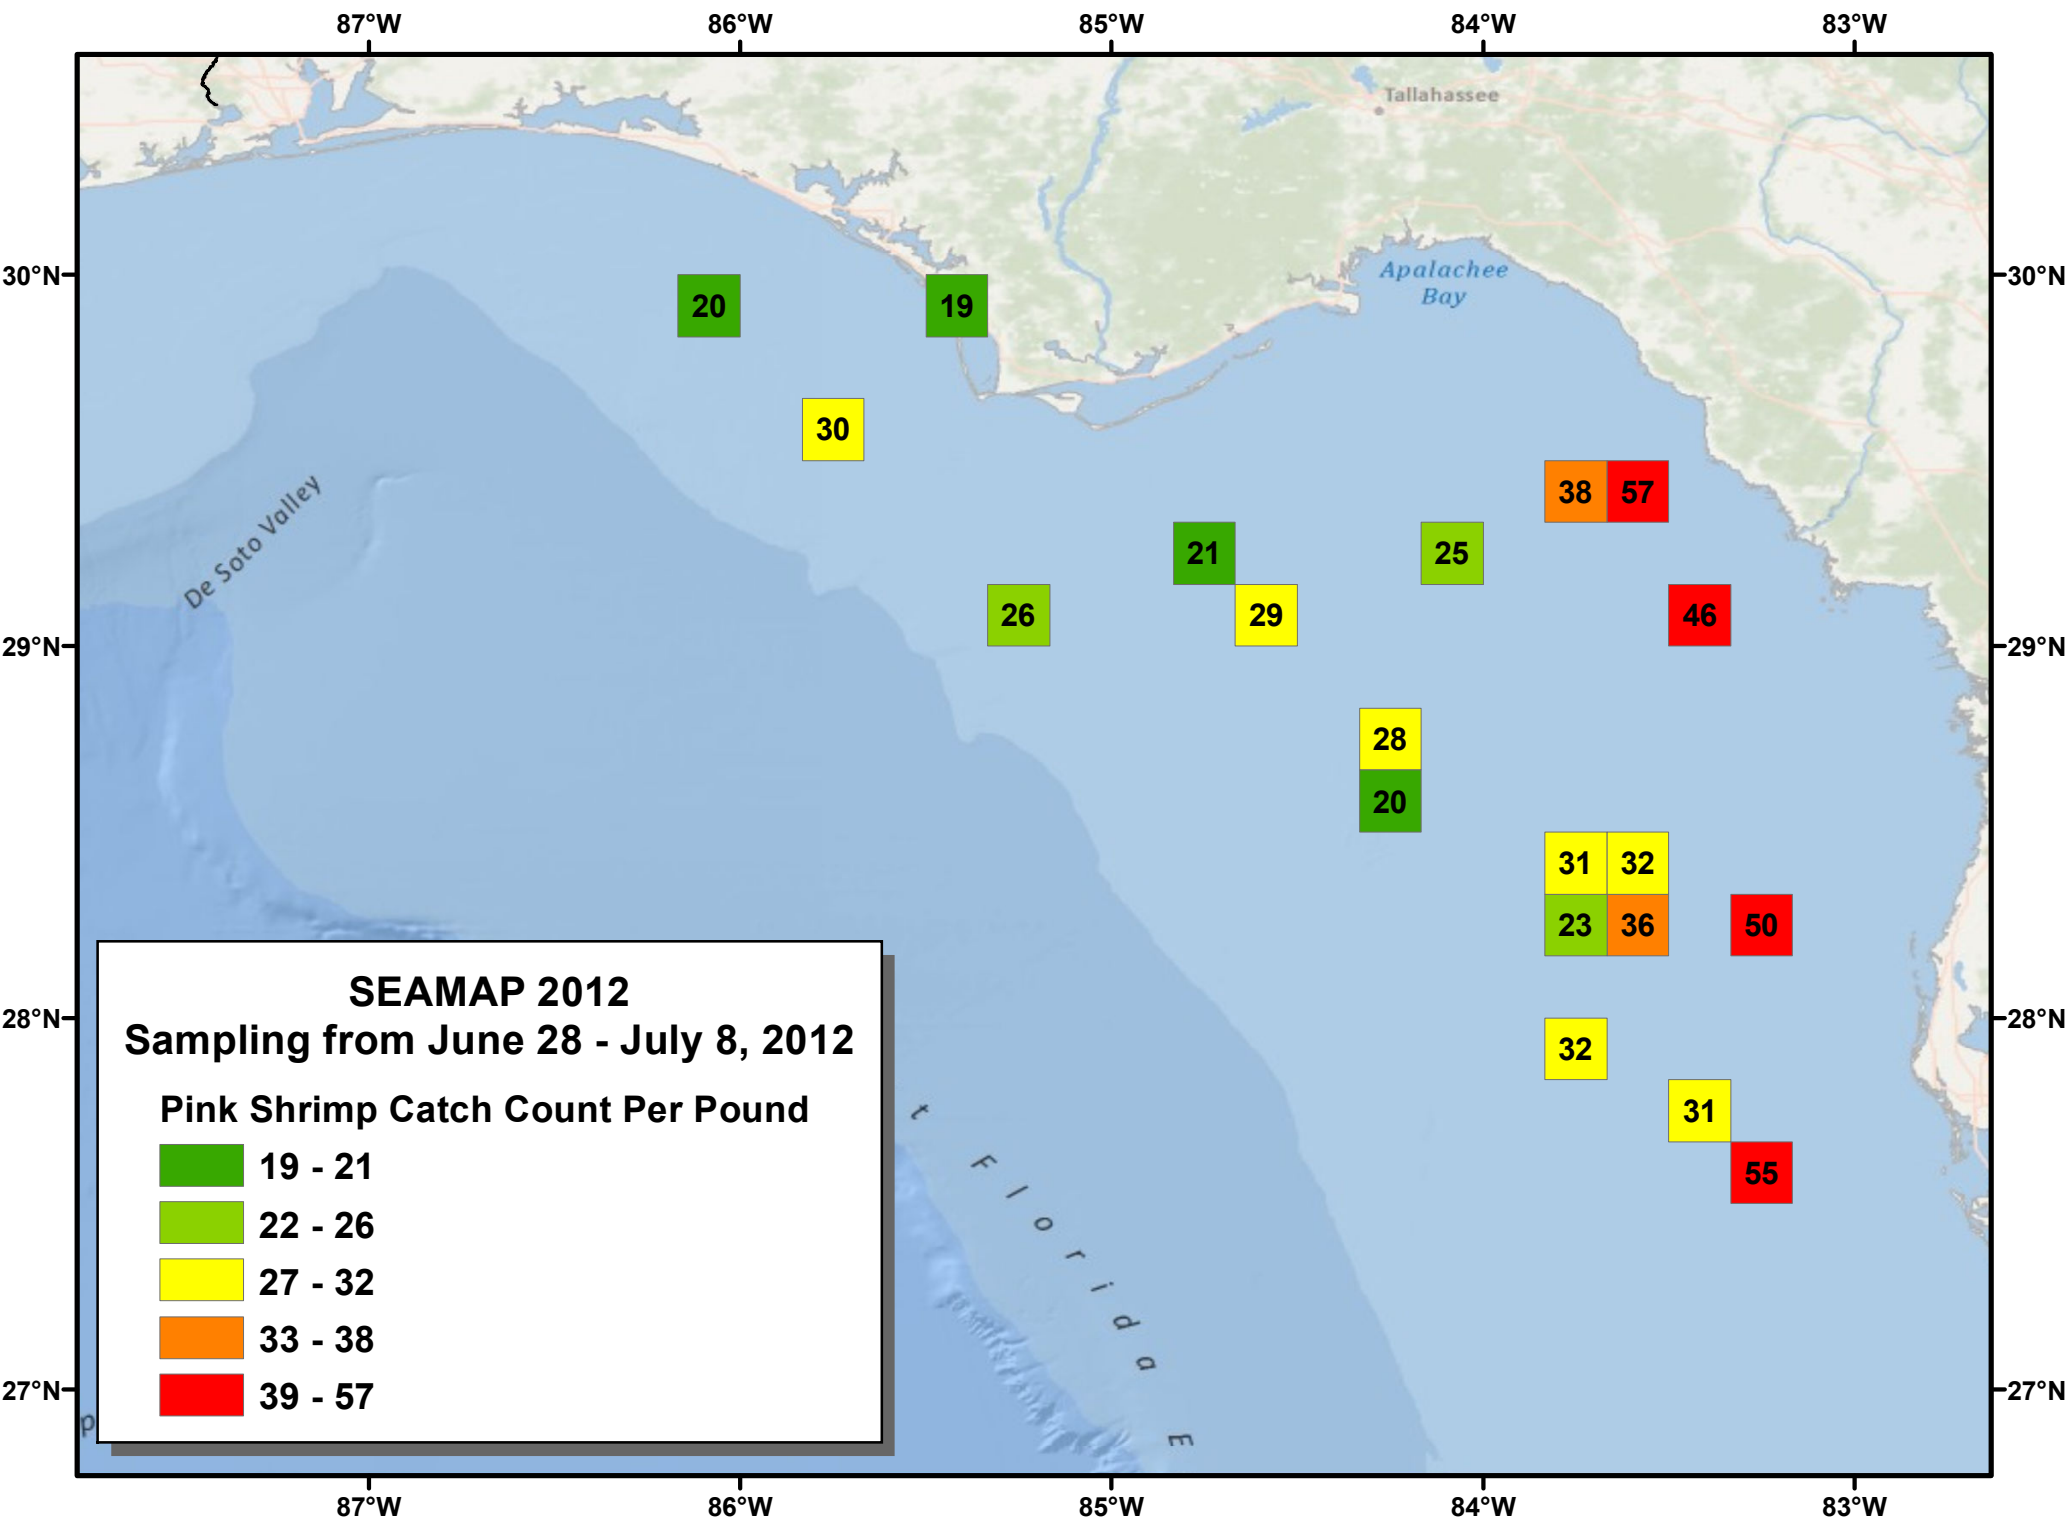

33

50

48

20

19

30

26

21

23

36

32

46

50

31

55

SEAMAP 2012
Sampling from June 28 - July 8, 2012

Brown Shrimp Catch Pounds Per Hour

	0.0 - 0.1
	0.2 - 0.4
	0.5 - 1.3
	1.4 - 4.9
	5.0 - 6.3

SEAMAP 2012
Sampling from June 28 - July 8, 2012

Brown Shrimp Catch Count Per Pound

	33
	34 - 55
	56 - 76
	77 - 112
	113 - 181

SEAMAP 2012
Sampling from June 28 - July 8, 2012

Total Catch Pounds Per Hour

	1 - 112
	113 - 349
	350 - 797
	798 - 1487
	1488 - 2182