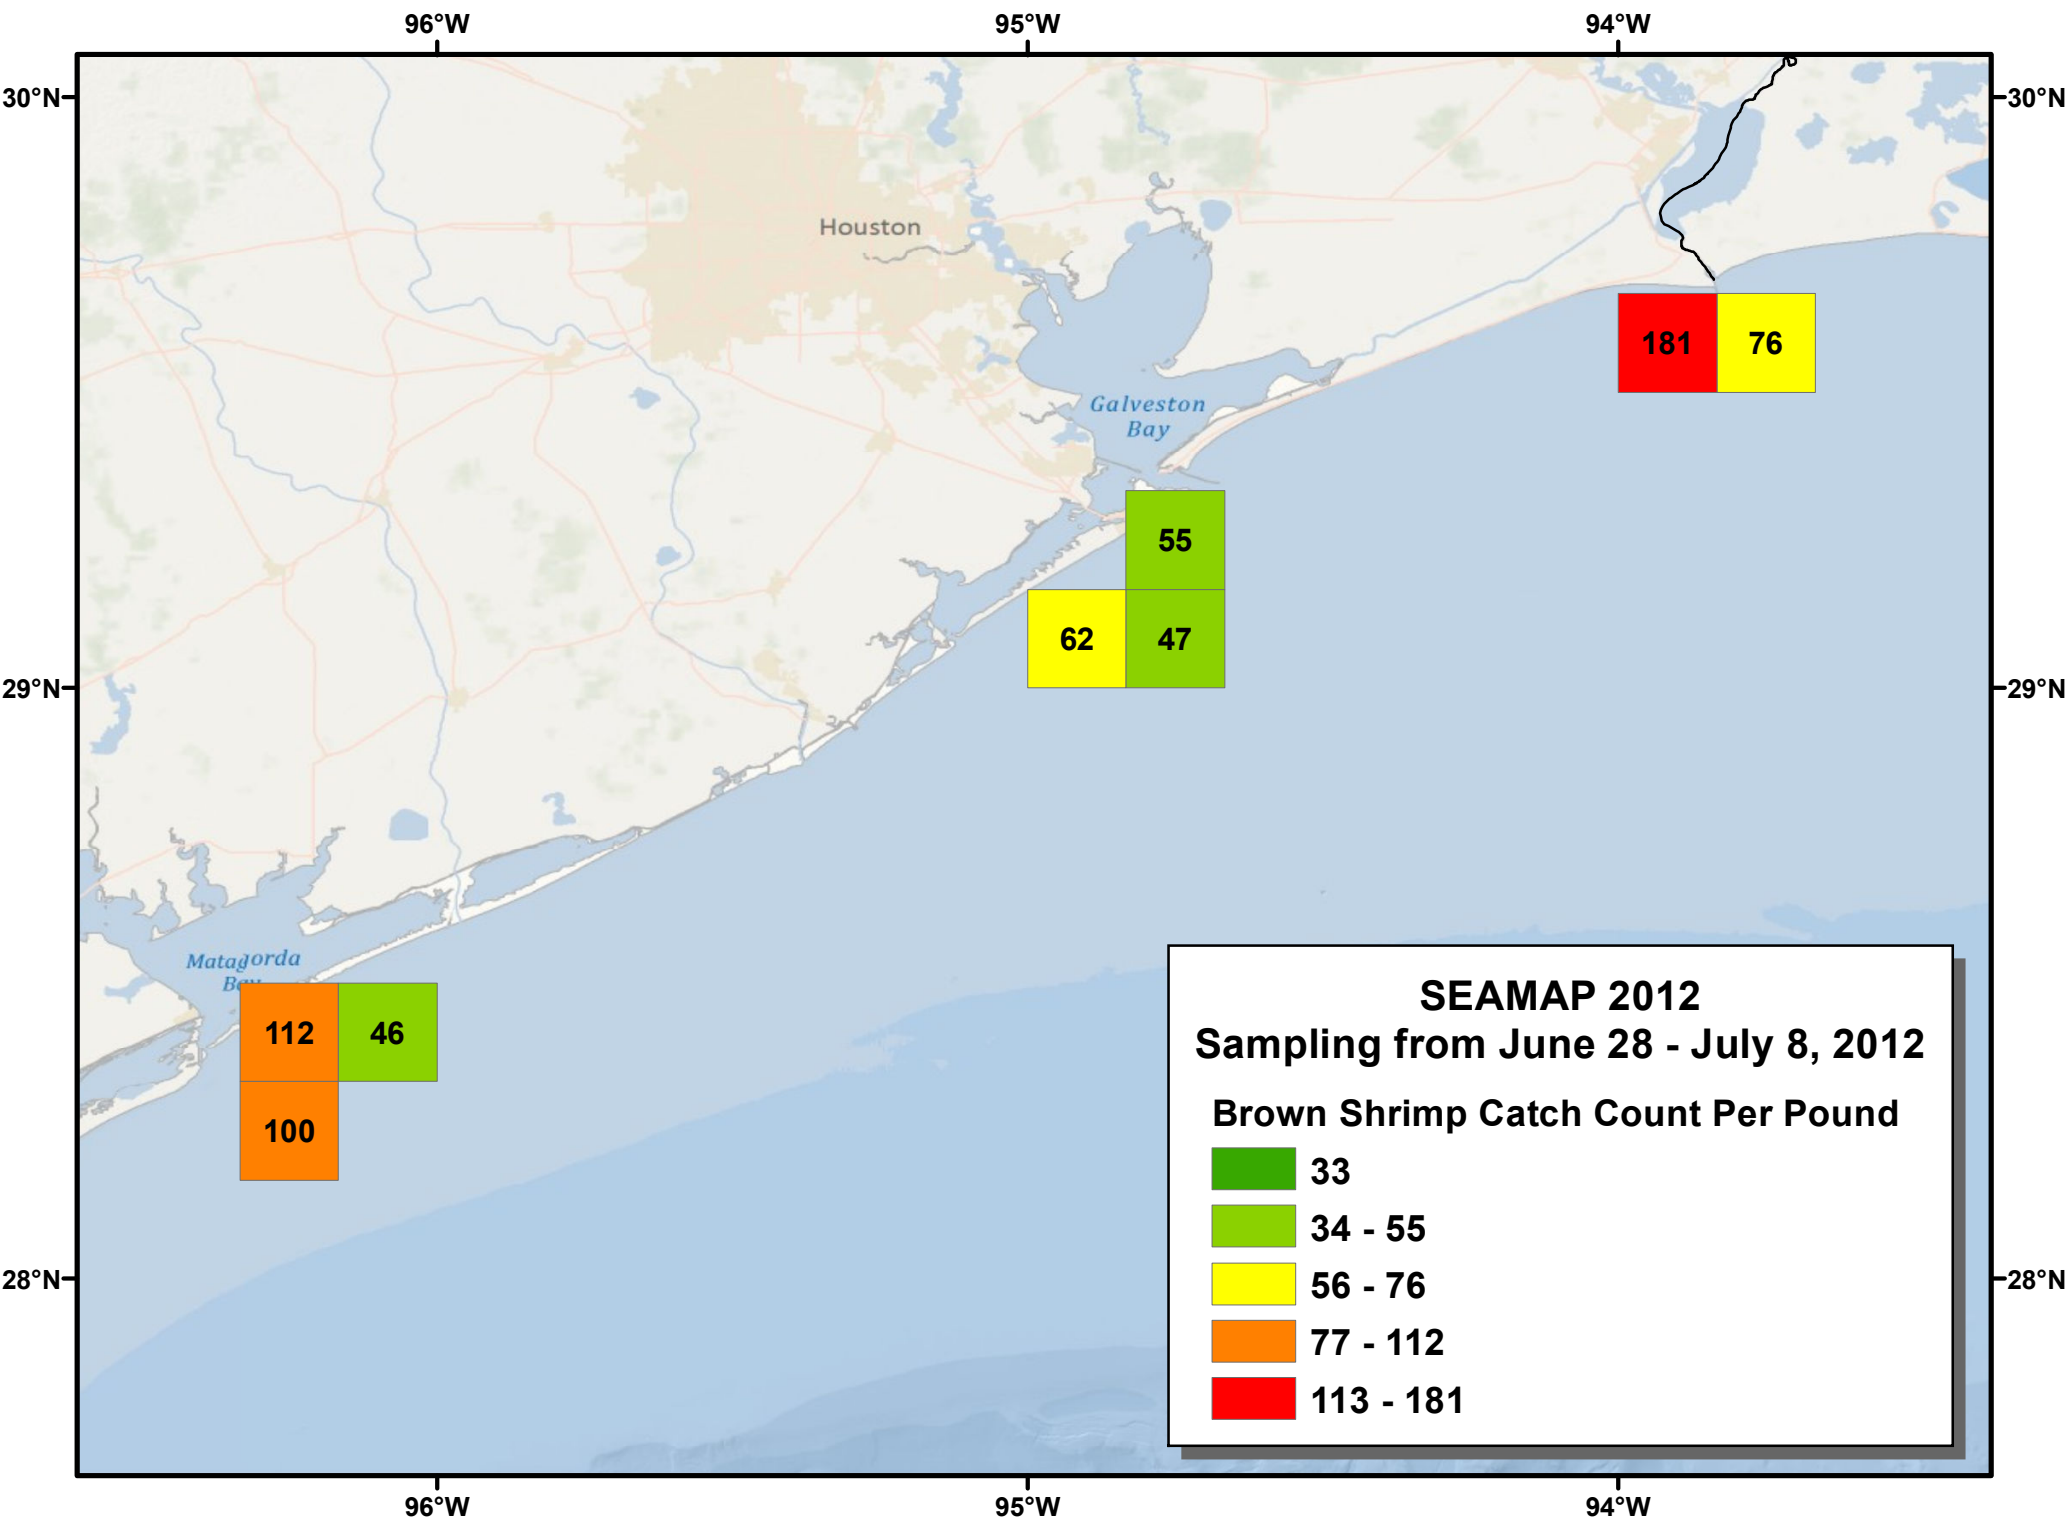

23

36

32

46

50

31

55

SEAMAP 2012
Sampling from June 28 - July 8, 2012

Brown Shrimp Catch Pounds Per Hour

	0.0 - 0.1
	0.2 - 0.4
	0.5 - 1.3
	1.4 - 4.9
	5.0 - 6.3

SEAMAP 2012
Sampling from June 28 - July 8, 2012

Brown Shrimp Catch Count Per Pound

	33
	34 - 55
	56 - 76
	77 - 112
	113 - 181

SEAMAP 2012
Sampling from June 28 - July 8, 2012

Total Catch Pounds Per Hour

	1 - 112
	113 - 349
	350 - 797
	798 - 1487
	1488 - 2182