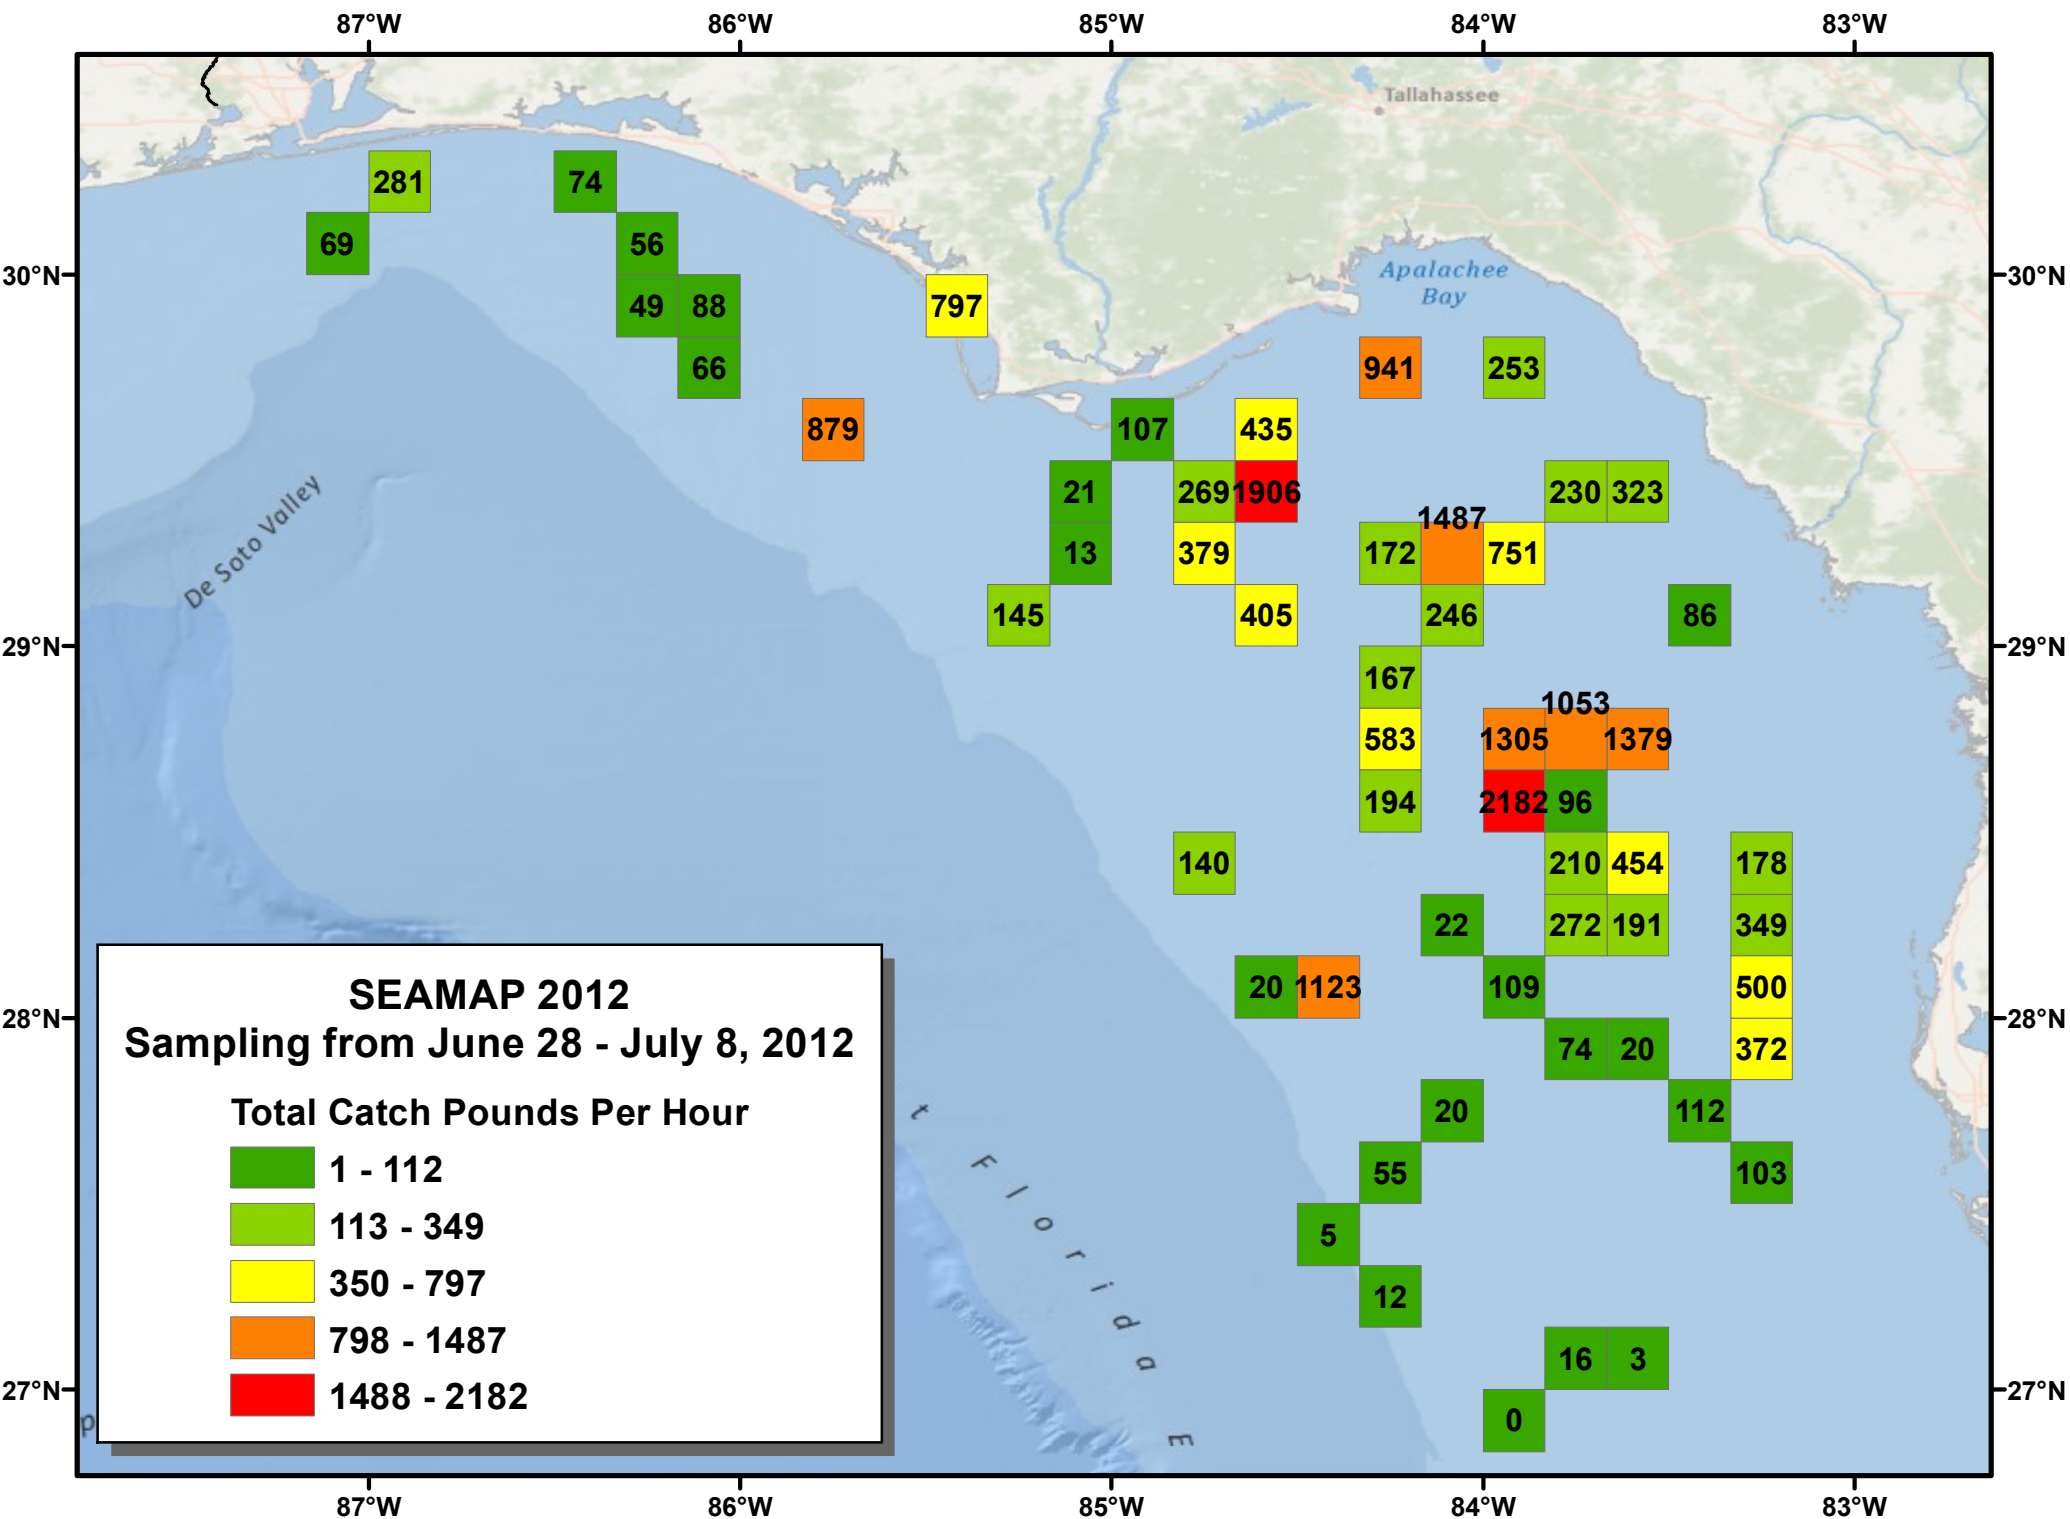

23

36

32

46

50

31

55

SEAMAP 2012
Sampling from June 28 - July 8, 2012

Brown Shrimp Catch Pounds Per Hour

	0.0 - 0.1
	0.2 - 0.4
	0.5 - 1.3
	1.4 - 4.9
	5.0 - 6.3

SEAMAP 2012
Sampling from June 28 - July 8, 2012

Brown Shrimp Catch Count Per Pound

	33
	34 - 55
	56 - 76
	77 - 112
	113 - 181

SEAMAP 2012
Sampling from June 28 - July 8, 2012

Total Catch Pounds Per Hour

	1 - 112
	113 - 349
	350 - 797
	798 - 1487
	1488 - 2182